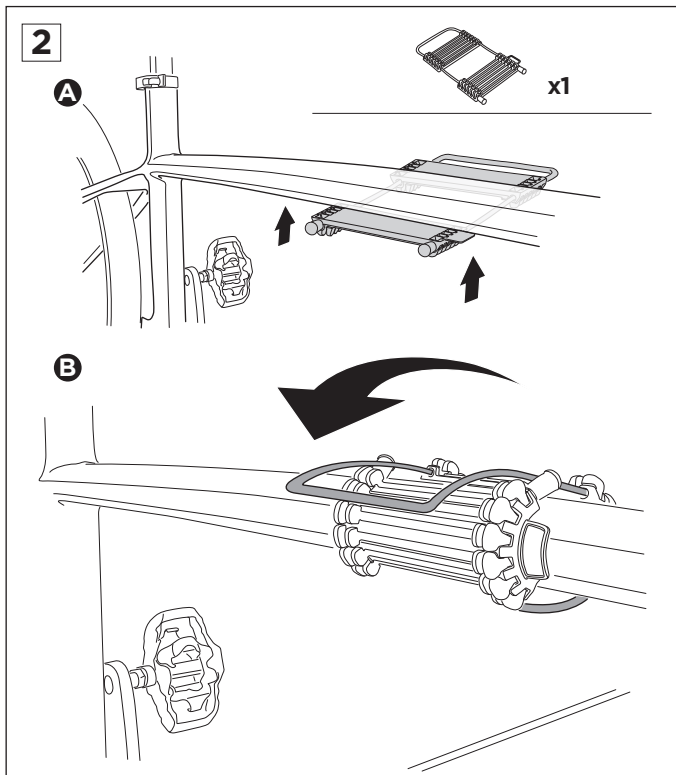

Thule Carbon Frame Protector 984
for Thule ProRide 598 and
Thule AcuTight Torque Limiter Knob

> Instructions

©

Thule ProRide 598

Thule AcuTight Torque Limiter Knob

Thule Sweden AB, Box 69, 330 33 Hillerstorp, SWEDEN