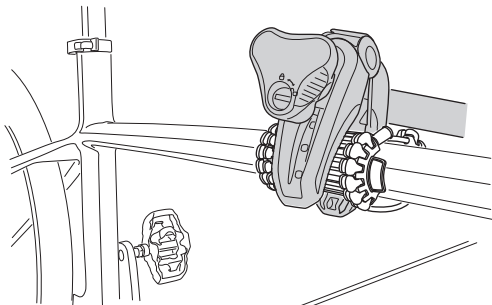

Thule Carbon Frame Protector 984
for Thule ProRide 598 and
Thule AcuTight Torque Limiter Knob

> Instructions

©

Thule ProRide 598

Thule AcuTight Torque Limiter Knob

Thule Sweden AB, Box 69, 330 33 Hillerstorp, SWEDEN