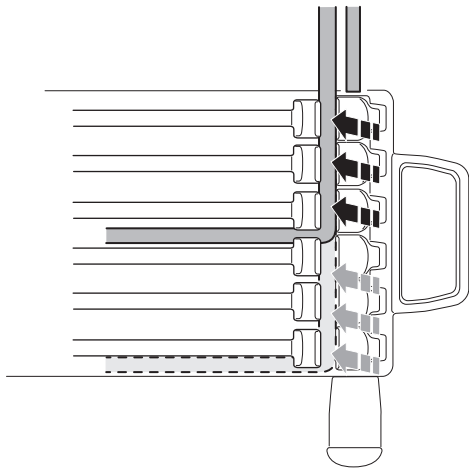

Thule Carbon Frame Protector 984
for Thule ProRide 598 and
Thule AcuTight Torque Limiter Knob

> Instructions

©

Thule ProRide 598

Thule AcuTight Torque Limiter Knob

Thule Sweden AB, Box 69, 330 33 Hillerstorp, SWEDEN