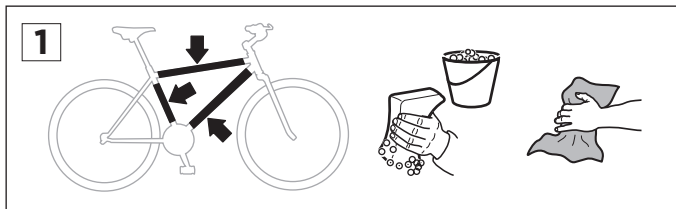

Thule Carbon Frame Protector 984
for Thule ProRide 598 and
Thule AcuTight Torque Limiter Knob

> Instructions

©

Thule ProRide 598

Thule AcuTight Torque Limiter Knob

Thule Sweden AB, Box 69, 330 33 Hillerstorp, SWEDEN