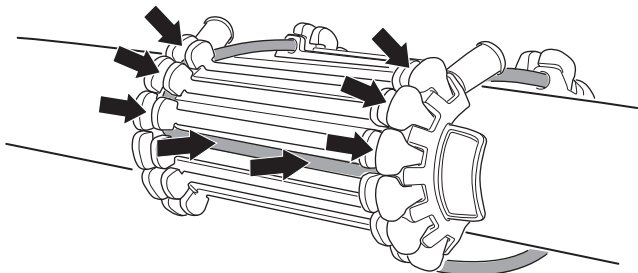

Thule Carbon Frame Protector 984
for Thule ProRide 598 and
Thule AcuTight Torque Limiter Knob

> Instructions

©

Thule ProRide 598

Thule AcuTight Torque Limiter Knob

Thule Sweden AB, Box 69, 330 33 Hillerstorp, SWEDEN