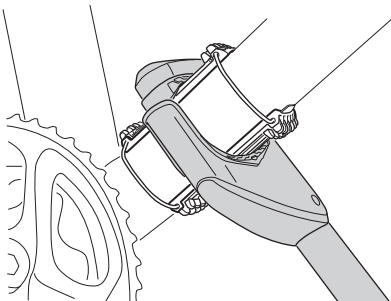

Thule Carbon Frame Protector 984
for Thule ProRide 598 and
Thule AcuTight Torque Limiter Knob

> Instructions

©

Thule ProRide 598

Thule AcuTight Torque Limiter Knob

Thule Sweden AB, Box 69, 330 33 Hillerstorp, SWEDEN