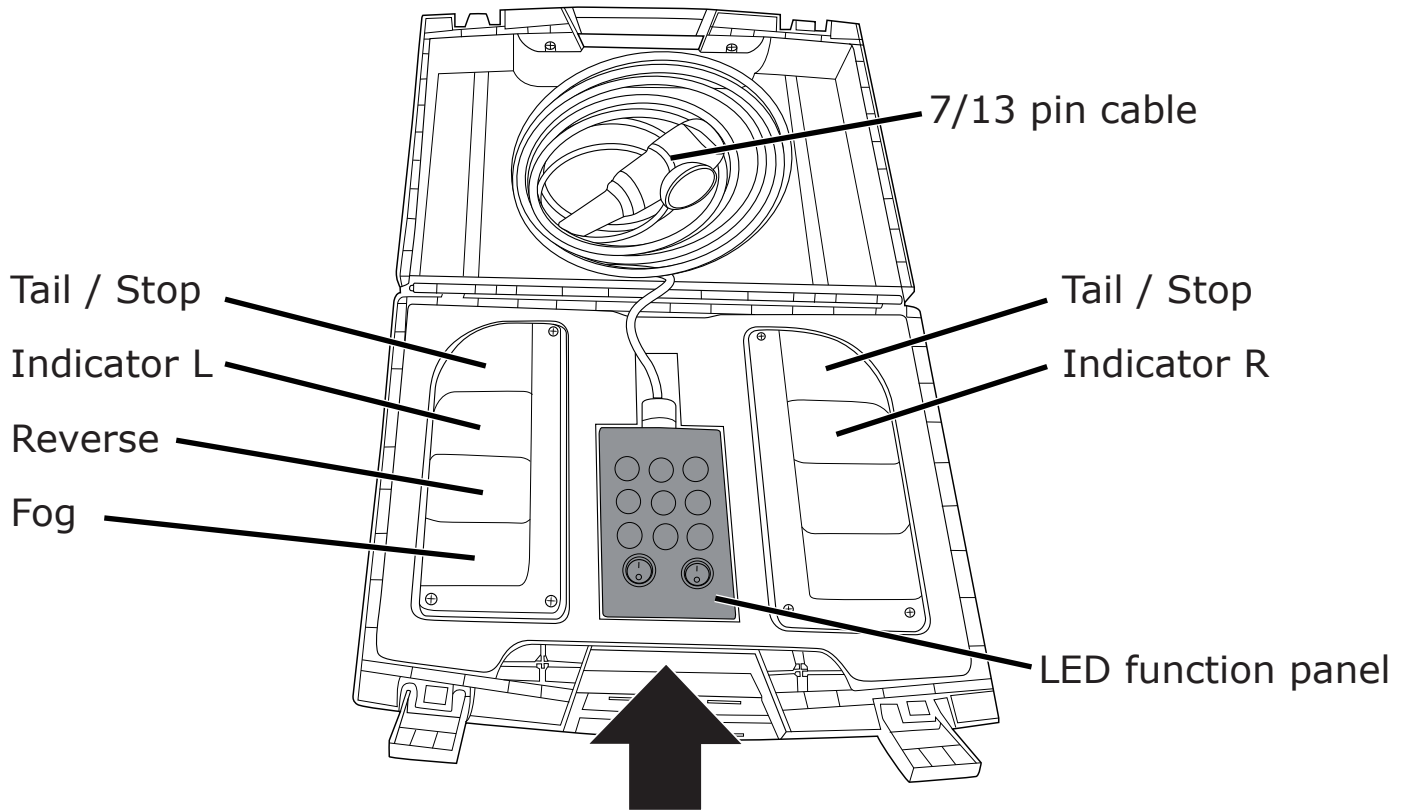

Trailer Test Device Operation Instruction

TOWBAR ELECTRICS TESTER

TRAILER TEST DEVICE

For vehicles fitted with 7pin or 13pin towbar electrics installation

Note: Multicon or WeSt connection systems are not supported

Product Overview

58L	Left Tail Light
BU	REVERSE LIGHT
58R	Right Tail Light
	LEFT TURN INDICATOR
	RIGHT TURN INDICATOR
54G	REAR FOG LIGHT
54	STOP LIGHT
+15	Switched Power Supply / +15
+30	Battery Power Supply / +30
	Interruption Switch Indicator Left
	Interruption Switch Indicator Right