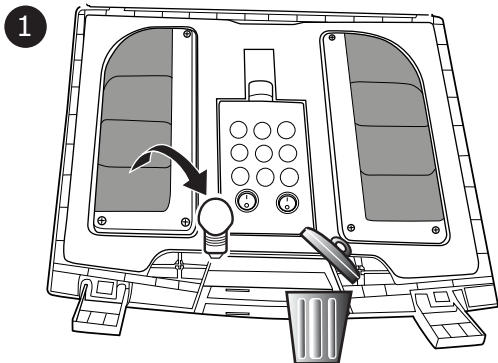

13 PIN

2

7 PIN

3

Perform Function Check

58L	Left Tail Light
BU	REVERSE LIGHT
58R	Right Tail Light
	LEFT TURN INDICATOR
	RIGHT TURN INDICATOR
54G	REAR FOG LIGHT
54	STOP LIGHT

4

5