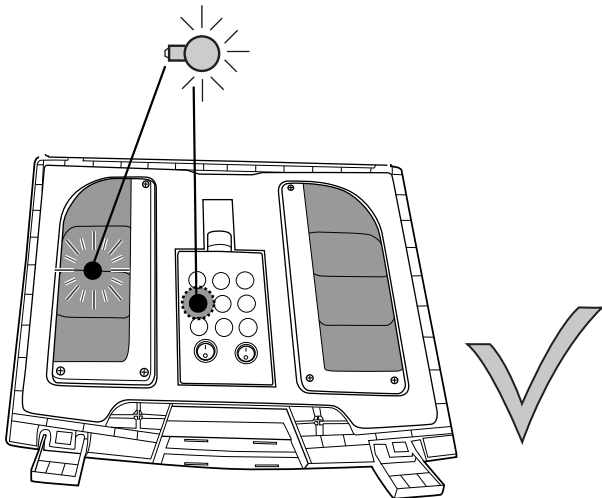

Product Overview

58L	Left Tail Light
BU	REVERSE LIGHT
58R	Right Tail Light
	LEFT TURN INDICATOR
	RIGHT TURN INDICATOR
54G	REAR FOG LIGHT
54	STOP LIGHT
+15	Switched Power Supply / +15
+30	Battery Power Supply / +30
	Interruption Switch Indicator Left
	Interruption Switch Indicator Right

13 PIN

2

7 PIN

3

Perform Function Check

58L	Left Tail Light
BU	REVERSE LIGHT
58R	Right Tail Light
	LEFT TURN INDICATOR
	RIGHT TURN INDICATOR
54G	REAR FOG LIGHT
54	STOP LIGHT

4

5