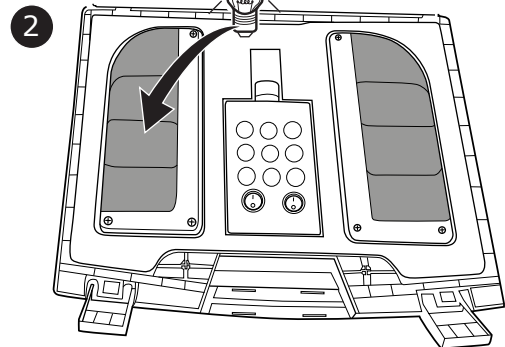

Product Overview

58L	Left Tail Light
BU	REVERSE LIGHT
58R	Right Tail Light
	LEFT TURN INDICATOR
	RIGHT TURN INDICATOR
54G	REAR FOG LIGHT
54	STOP LIGHT
+15	Switched Power Supply / +15
+30	Battery Power Supply / +30
	Interruption Switch Indicator Left
	Interruption Switch Indicator Right

13 PIN

2

7 PIN

3

Perform Function Check

58L	Left Tail Light
BU	REVERSE LIGHT
58R	Right Tail Light
	LEFT TURN INDICATOR
	RIGHT TURN INDICATOR
54G	REAR FOG LIGHT
54	STOP LIGHT

4

5