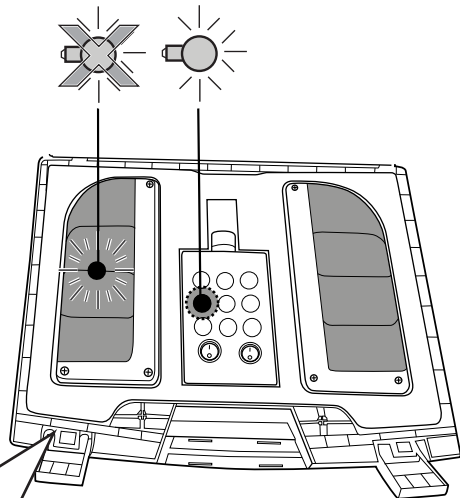

Trailer Test Device Operation Instruction

TOWBAR ELECTRICS TESTER

TRAILER TEST DEVICE

For vehicles fitted with 7pin or 13pin towbar electrics installation

Note: Multicon or WeSt connection systems are not supported

Product Overview

58L	Left Tail Light
BU	REVERSE LIGHT
58R	Right Tail Light
	LEFT TURN INDICATOR
	RIGHT TURN INDICATOR
54G	REAR FOG LIGHT
54	STOP LIGHT
+15	Switched Power Supply / +15
+30	Battery Power Supply / +30
	Interruption Switch Indicator Left
	Interruption Switch Indicator Right

13 PIN

2

7 PIN

3

Perform Function Check

58L	Left Tail Light
BU	REVERSE LIGHT
58R	Right Tail Light
	LEFT TURN INDICATOR
	RIGHT TURN INDICATOR
54G	REAR FOG LIGHT
54	STOP LIGHT

4

5