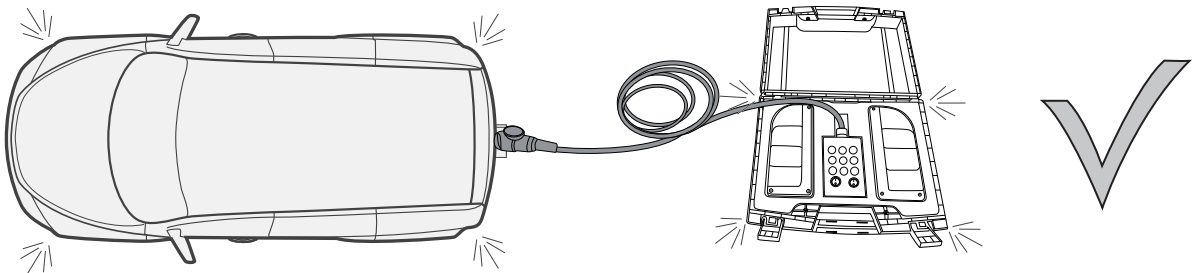

13 PIN

2

7 PIN

3

Perform Function Check

58L	Left Tail Light
BU	REVERSE LIGHT
58R	Right Tail Light
	LEFT TURN INDICATOR
	RIGHT TURN INDICATOR
54G	REAR FOG LIGHT
54	STOP LIGHT

4

5