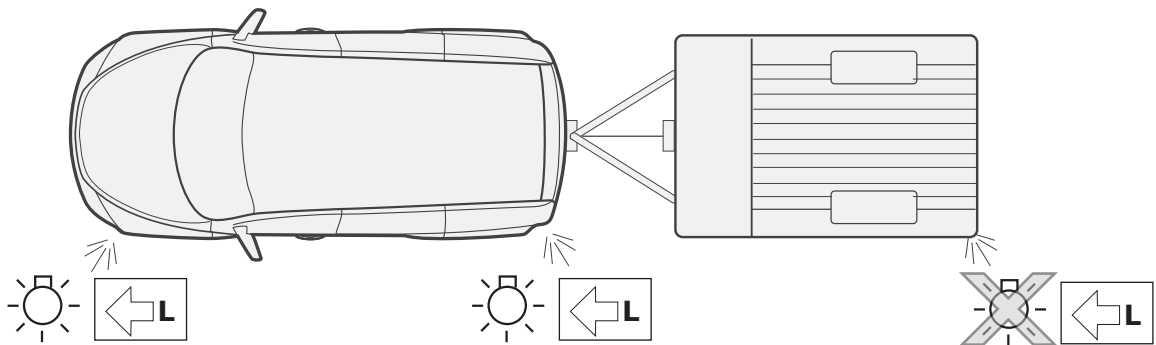

Perform C2 Check

6

7

Option 1

8

Option 2