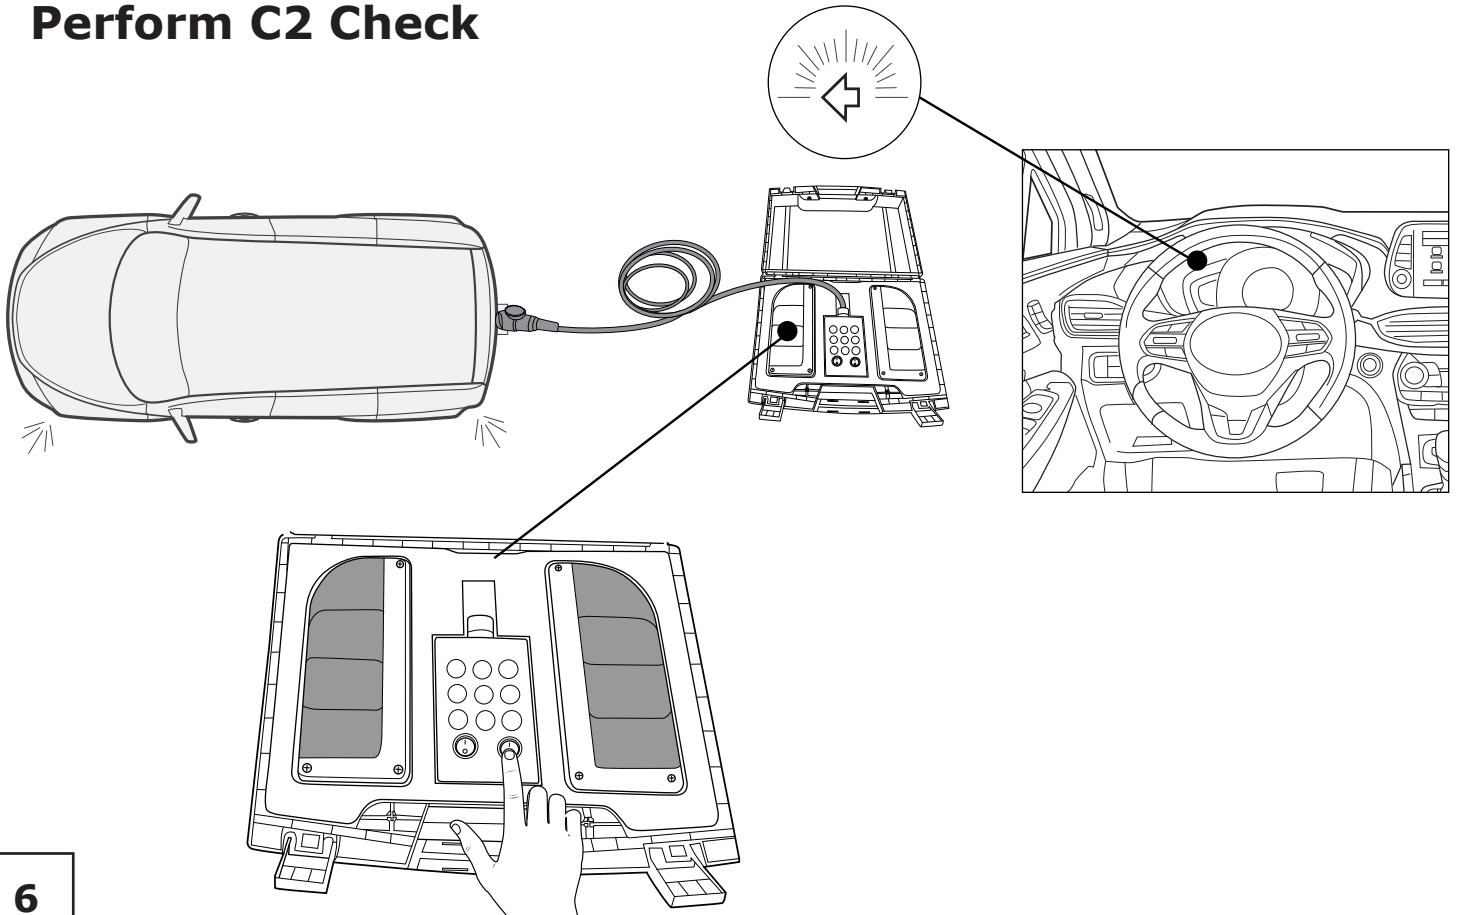

Perform C2 Check

6